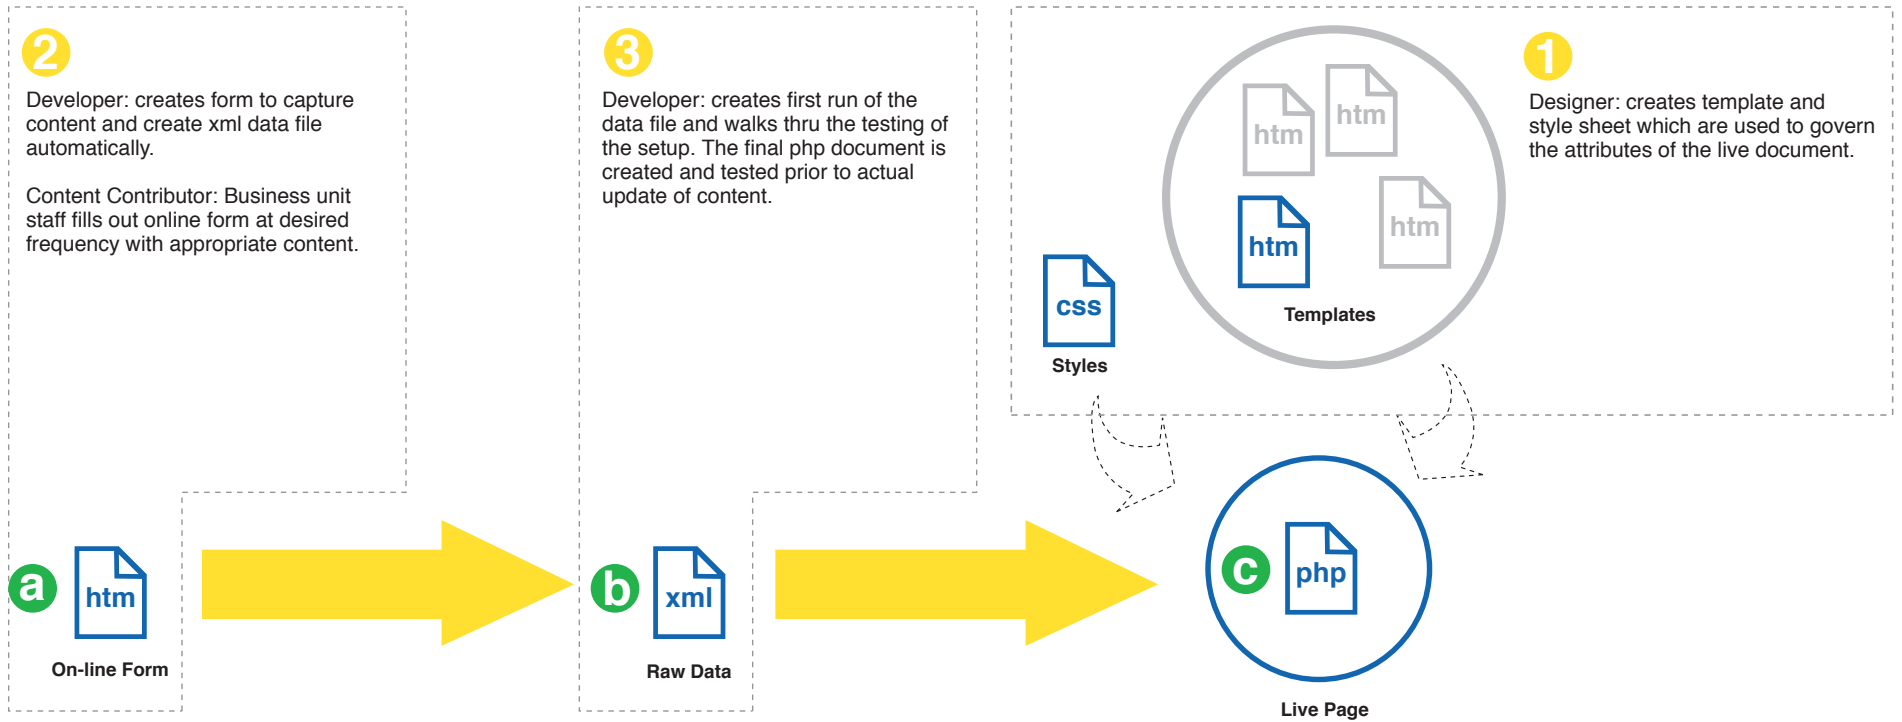

Publishing Path

Web Site (Main Channel)

Future Channels

PDA and other portable devices

Syndicated to Desktop Applications (rss)

The separation of content from the code will allow for easy conversion of the content to other mediums/channels.

By using different templates and style attributes we can serve customized views of the same content, as well as abbreviated displays depending on the need.